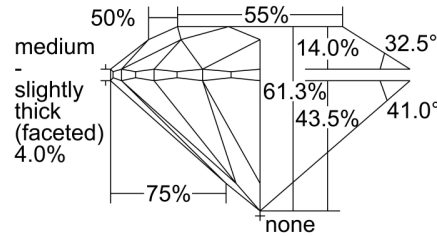

GIA NATURAL DIAMOND GRADING REPORT

July 29, 2024  
 GIA Report Number ..... 7498789532  
 Shape and Cutting Style ..... Round Brilliant  
 Measurements ..... 7.25 - 7.29 x 4.46 mm

GRADING RESULTS

Carat Weight ..... 1.42 carat  
 Color Grade ..... E\*  
 Clarity Grade ..... VVS1  
 Cut Grade ..... Excellent

\* This diamond has been treated by one or more processes to change its color.

PROPORTIONS

Profile to actual proportions

CLARITY CHARACTERISTICS

KEY TO SYMBOLS\*

 Feather

\* Red symbols denote internal characteristics (inclusions). Green or black symbols denote external characteristics (blemishes). Diagram is an approximate representation of the diamond, and symbols shown indicate type, position, and approximate size of clarity characteristics. All clarity characteristics may not be shown. Details of finish are not shown.