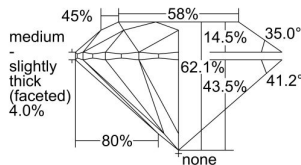

GIA®

FACSIMILE

GIA REPORT 7498792172

Verify this report at GIA.edu

GIA NATURAL DIAMOND DOSSIER®

July 01, 2024
GIA Report Number **7498792172**
Shape and Cutting Style ..... **Round Brilliant**
Measurements ..... **4.28 - 4.30 x 2.67 mm**

GRADING RESULTS

Carat Weight ..... **0.30 carat**
Color Grade ..... **G**
Clarity Grade **S11**
Cut Grade ..... **Excellent**

ADDITIONAL GRADING INFORMATION

Polish ..... **Excellent**
Symmetry ..... **Excellent**
Fluorescence ..... **Faint**
Clarity Characteristics..... **Crystal, Cloud, Feather**
Inscription(s): **GIA 7498792172**

PROPORTIONS

Profile to actual proportions

GRADING SCALES

GIA COLOR SCALE	GIA CLARITY SCALE	GIA CUT SCALE	
D	FLAWLESS	EXCELLENT	
E	INTERNALLY FLAWLESS		
F		VVS₁	VERY GOOD
G	VVS₂		
H	VS₁	GOOD	
I	VS₂		
J	S1₁	FAIR	
K	S1₂		
L	I₁	POOR	
M	I₂		
N	I₃		
O			
P			
Q			
R			
S			
T			
U			
V			
W			
X			
Y			
Z