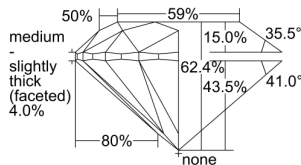

GIA®

FACSIMILE

GIA REPORT 7498793378

Verify this report at GIA.edu

GIA NATURAL DIAMOND DOSSIER®

July 16, 2024
GIA Report Number **7498793378**
Shape and Cutting Style ..... **Round Brilliant**
Measurements ..... **5.85 - 5.92 x 3.67 mm**

GRADING RESULTS

Carat Weight ..... **0.80 carat**
Color Grade ..... **G**
Clarity Grade **S11**
Cut Grade ..... **Excellent**

ADDITIONAL GRADING INFORMATION

Polish ..... **Excellent**
Symmetry ..... **Very Good**
Fluorescence ..... **None**
Clarity Characteristics..... **Cloud, Crystal**
Inscription(s): **GIA 7498793378**

PROPORTIONS

Profile to actual proportions

GRADING SCALES

GIA COLOR SCALE

COLORED	D
	E
	F
	G
	H
	I
	J
NEAR COLORLESS	K
	L
	M
Faint	N
	O
	P
	Q
	R
	S
	T
	U
	V
	W
	X
	Y
Light	Z

GIA CLARITY SCALE

FLAWLESS	VERY VERY SLIGHTLY INCLUDED	VVS₁	VVS₂	VS₁	VS₂	S1₁	S1₂	I₁	I₂	I₃	
											FLAWLESS
INTERNALLY FLAWLESS	VERY SLIGHTLY INCLUDED										

GIA CUT SCALE

EXCELLENT
VERY GOOD
GOOD
FAIR
POOR