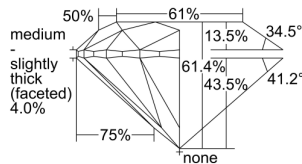

GIA®

FACSIMILE

GIA REPORT 7498796855

Verify this report at GIA.edu

GIA NATURAL DIAMOND DOSSIER®

July 04, 2024
GIA Report Number **7498796855**
Shape and Cutting Style ..... **Round Brilliant**
Measurements ..... **6.14 - 6.17 x 3.78 mm**

GRADING RESULTS

Carat Weight ..... **0.90 carat**
Color Grade ..... **G**
Clarity Grade **S12**
Cut Grade ..... **Excellent**

ADDITIONAL GRADING INFORMATION

Polish ..... **Excellent**
Symmetry ..... **Excellent**
Fluorescence ..... **None**
Clarity Characteristics..... **Cloud, Crystal, Feather**
Inscription(s): **GIA 7498796855**

PROPORTIONS

Profile to actual proportions

GRADING SCALES

GIA COLOR SCALE	GIA CLARITY SCALE	GIA CUT SCALE	
D	FLAWLESS	EXCELLENT	
E	INTERNALLY FLAWLESS		
F		VVS₁	VERY GOOD
G	VVS₂		
H	VS₁	GOOD	
I	VS₂		
J	S1₁	FAIR	
K	S1₂		
L	I₁	POOR	
M	I₂		
N	I₃		
O			
P			
Q			
R			
S			
T			
U			
V			
W			
X			
Y			
Z