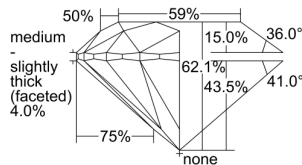

GIA®

FACSIMILE

GIA REPORT

7498804181

Verify this report at GIA.edu

GIA NATURAL DIAMOND DOSSIER®

July 01, 2024
GIA Report Number **7498804181**
Shape and Cutting Style ..... **Round Brilliant**
Measurements ..... **4.83 - 4.86 x 3.01 mm**

GRADING RESULTS

Carat Weight ..... **0.44 carat**
Color Grade ..... **E**
Clarity Grade **VS2**
Cut Grade ..... **Excellent**

ADDITIONAL GRADING INFORMATION

Polish ..... **Excellent**
Symmetry ..... **Excellent**
Fluorescence ..... **None**
Clarity Characteristics..... **Crystal, Cloud**
Inscription(s): **GIA 7498804181**

PROPORTIONS

Profile to actual proportions

GRADING SCALES

GIA COLOR SCALE	GIA CLARITY SCALE	GIA CUT SCALE
D	FLAWLESS	EXCELLENT
E	FLAWLESS	
F	INTERNALLY FLAWLESS	VERY GOOD
G	FLAWLESS	
H	VVS₁	GOOD
I	VVS₂	
J	VS₁	FAIR
K	VS₂	
L	SI₁	POOR
M	SI₂	
N	I₁	
O	I₂	
P	I₃