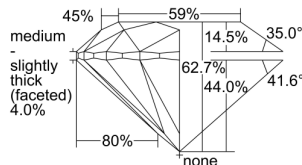

GIA®

FACSIMILE

GIA REPORT

7498805831

Verify this report at GIA.edu

GIA NATURAL DIAMOND DOSSIER®

July 02, 2024
GIA Report Number **7498805831**
Shape and Cutting Style ..... **Round Brilliant**
Measurements ..... **4.49 - 4.52 x 2.82 mm**

GRADING RESULTS

Carat Weight ..... **0.35 carat**
Color Grade ..... **F**
Clarity Grade **VS1**
Cut Grade ..... **Excellent**

ADDITIONAL GRADING INFORMATION

Polish ..... **Excellent**
Symmetry ..... **Excellent**
Fluorescence ..... **Faint**
Clarity Characteristics..... **Crystal, Cloud, Pinpoint**
Inscription(s): GIA 7498805831

PROPORTIONS

Profile to actual proportions

GRADING SCALES

GIA COLOR SCALE

COLORLESS	D
	E
	F
	G
	H
NEAR COLORLESS	I
	J
	K
	L
FAIN	M
	N
	O
	P
VERY LIGHT	Q
	R
	S
	T
	U
	V
	W
	X
	Y
LIGHT	Z

GIA CLARITY SCALE

VERY VERY SLIGHTLY INCLUDED	FLAWLESS
	INTERNALLY FLAWLESS
VERY SLIGHTLY INCLUDED	VVS₁
	VVS₂
SLIGHTLY INCLUDED	VS₁
	VS₂
INCLUDED	SI₁
	SI₂
	I₁
	I₂
	I₃

GIA CUT SCALE

EXCELLENT
VERY GOOD
GOOD
FAIR
POOR