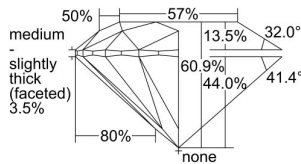

GIA®

FACSIMILE

GIA REPORT 7498810482

Verify this report at GIA.edu

GIA NATURAL DIAMOND DOSSIER®

July 03, 2024
GIA Report Number **7498810482**
Shape and Cutting Style ..... **Round Brilliant**
Measurements ..... **4.75 - 4.78 x 2.90 mm**

GRADING RESULTS

Carat Weight ..... **0.40 carat**
Color Grade ..... **E**
Clarity Grade **VVS2**
Cut Grade ..... **Excellent**

ADDITIONAL GRADING INFORMATION

Polish ..... **Excellent**
Symmetry ..... **Excellent**
Fluorescence ..... **None**
Clarity Characteristics..... **Cloud, Pinpoint**
Inscription(s): **GIA 7498810482**

PROPORTIONS

Profile to actual proportions

GRADING SCALES

GIA COLOR SCALE	GIA CLARITY SCALE	GIA CUT SCALE	
D	FLAWLESS	EXCELLENT	
E	INTERNALLY FLAWLESS		
F		VVS₁	VERY GOOD
G	VVS₂		
H	VS₁	GOOD	
I	VS₂		
J	SI₁	FAIR	
K	SI₂		
L	I₁	POOR	
M	I₂		
N	I₃		
O			
P			
Q			
R			
S			
T			
U			
V			
W			
X			
Y			
Z