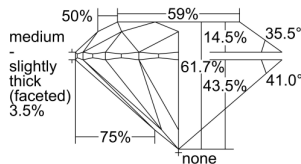

GIA®

FACSIMILE

GIA REPORT 7498815528

Verify this report at GIA.edu

GIA NATURAL DIAMOND DOSSIER®

July 03, 2024
GIA Report Number **7498815528**
Shape and Cutting Style ..... **Round Brilliant**
Measurements ..... **4.95 - 4.97 x 3.06 mm**

GRADING RESULTS

Carat Weight ..... **0.46 carat**
Color Grade ..... **E**
Clarity Grade **VS1**
Cut Grade ..... **Excellent**

ADDITIONAL GRADING INFORMATION

Polish ..... **Excellent**
Symmetry ..... **Excellent**
Fluorescence ..... **Faint**
Clarity Characteristics..... **Feather, Pinpoint**
Inscription(s): **GIA 7498815528**

PROPORTIONS

Profile to actual proportions

GRADING SCALES

GIA COLOR SCALE	GIA CLARITY SCALE	GIA CUT SCALE	
D	FLAWLESS	EXCELLENT	
E	INTERNALLY FLAWLESS		
F		VVS₁	VERY GOOD
G	VVS₂		
H	VS₁	GOOD	
I	VS₂		
J	SI₁	FAIR	
K	SI₂		
L	I₁	POOR	
M			
N	I₂		
O			
P	I₃		
Q			
R			
S			
T			
U			
V			
W			
X			
Y			
Z