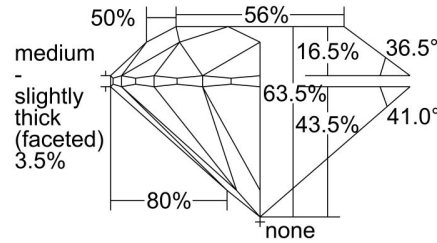

GIA NATURAL DIAMOND GRADING REPORT

July 05, 2024
 GIA Report Number 7498817999
 Shape and Cutting Style Round Brilliant
 Measurements 6.71 - 6.75 x 4.27 mm

GRADING RESULTS

Carat Weight 1.20 carat
 Color Grade F
 Clarity Grade SI2
 Cut Grade Excellent

PROPORTIONS

Profile to actual proportions

CLARITY CHARACTERISTICS

KEY TO SYMBOLS*

- Twinning Wisp
- Cloud
- Crystal
- Indented Natural
- Feather
- Needle

* Red symbols denote internal characteristics (inclusions). Green or black symbols denote external characteristics (blemishes). Diagram is an approximate representation of the diamond, and symbols shown indicate type, position, and approximate size of clarity characteristics. All clarity characteristics may not be shown. Details of finish are not shown.