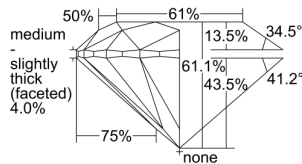

GIA®

FACSIMILE

GIA REPORT

7498820442

Verify this report at GIA.edu

GIA NATURAL DIAMOND DOSSIER®

July 03, 2024
GIA Report Number **7498820442**
Shape and Cutting Style ..... **Round Brilliant**
Measurements ..... **4.50 - 4.53 x 2.76 mm**

GRADING RESULTS

Carat Weight ..... **0.35 carat**
Color Grade ..... **F**
Clarity Grade **S12**
Cut Grade ..... **Excellent**

ADDITIONAL GRADING INFORMATION

Polish ..... **Excellent**
Symmetry ..... **Excellent**
Fluorescence ..... **None**
Clarity Characteristics..... **Crystal, Cloud, Feather**
Inscription(s): **GIA 7498820442**

PROPORTIONS

Profile to actual proportions

GRADING SCALES

GIA COLOR SCALE	GIA CLARITY SCALE	GIA CUT SCALE	
D	FLAWLESS	EXCELLENT	
E	INTERNALLY FLAWLESS		
F		VVS₁	VERY GOOD
G	VVS₂		
H	VS₁	GOOD	
I	VS₂		
J	S1₁	FAIR	
K	S1₂		
L	I₁	POOR	
M	I₂		
N	I₃		
O			
P			
Q			
R			
S			
T			
U			
V			
W			
X			
Y			
Z