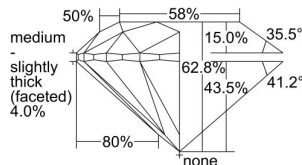

GIA®

FACSIMILE

GIA REPORT 7498822558

Verify this report at GIA.edu

GIA NATURAL DIAMOND DOSSIER®

July 03, 2024
GIA Report Number **7498822558**
Shape and Cutting Style ..... **Round Brilliant**
Measurements ..... **5.13 - 5.18 x 3.24 mm**

GRADING RESULTS

Carat Weight ..... **0.53 carat**
Color Grade ..... **I**
Clarity Grade **VVS1**
Cut Grade ..... **Excellent**

ADDITIONAL GRADING INFORMATION

Polish ..... **Excellent**
Symmetry ..... **Excellent**
Fluorescence ..... **None**
Clarity Characteristics ..... **Pinpoint**
Inscription(s): **GIA 7498822558**

PROPORTIONS

Profile to actual proportions

GRADING SCALES

GIA COLOR SCALE

COLORLESS	D
	E
	F
	G
	H
	I
	J
NEAR COLORLESS	K
	L
Faint	M
	N
	O
	P
	R
	S
	T
	U
	V
	W
	X
	Y
Light	Z

GIA CLARITY SCALE

FLAWLESS	FLAWLESS		
		EXCELLENT	
INTERNALLY FLAWLESS	VVS₁		
		VVS₂	
VERY SLIGHTLY INCLUDED	VS₁		
		VS₂	
SLIGHTLY INCLUDED	SI₁		
		SI₂	
INCLUDED	I₁		
		I₂	
			I₃
	POOR		

GIA CUT SCALE

EXCELLENT
VERY GOOD
GOOD
FAIR
POOR