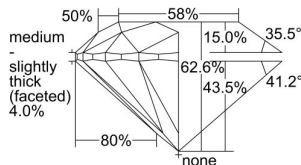

GIA®

FACSIMILE

GIA REPORT

7498824824

Verify this report at GIA.edu

GIA NATURAL DIAMOND DOSSIER®

July 03, 2024
GIA Report Number **7498824824**
Shape and Cutting Style ..... **Round Brilliant**
Measurements ..... **4.26 - 4.28 x 2.67 mm**

GRADING RESULTS

Carat Weight ..... **0.30 carat**
Color Grade ..... **E**
Clarity Grade **S11**
Cut Grade ..... **Excellent**

ADDITIONAL GRADING INFORMATION

Polish ..... **Excellent**
Symmetry ..... **Excellent**
Fluorescence ..... **None**
Clarity Characteristics ..... **Crystal**
Inscription(s): **GIA 7498824824**

PROPORTIONS

Profile to actual proportions

GRADING SCALES

GIA COLOR SCALE

COLOREDNESS	D
	E
	F
	G
	H
	I
	J
NEAR COLORLESS	K
	L
Faint	M
	N
	O
	P
Very Light	Q
	R
	S
	T
	U
	V
Light	W
	X
	Y
	Z

GIA CLARITY SCALE

VERY VERY SLIGHTLY INCLUDED	FLAWLESS
	INTERNALLY FLAWLESS
VERY SLIGHTLY INCLUDED	VVS₁
	VVS₂
SLIGHTLY INCLUDED	VS₁
	VS₂
INCLUDED	I₁
	I₂
	I₃

GIA CUT SCALE

EXCELLENT
VERY GOOD
GOOD
FAIR
POOR