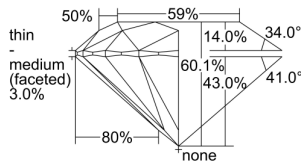

GIA®

FACSIMILE

GIA REPORT

7498827858

Verify this report at GIA.edu

GIA NATURAL DIAMOND DOSSIER®

July 04, 2024
GIA Report Number 7498827858
Shape and Cutting Style ..... Round Brilliant
Measurements ..... 4.02 - 4.05 x 2.43 mm

GRADING RESULTS

Carat Weight ..... 0.24 carat
Color Grade ..... G
Clarity Grade VS1
Cut Grade ..... Excellent

ADDITIONAL GRADING INFORMATION

Polish ..... Excellent
Symmetry ..... Excellent
Fluorescence ..... None
Clarity Characteristics ..... Needle
Inscription(s): GIA 7498827858

PROPORTIONS

Profile to actual proportions

GRADING SCALES

GIA COLOR SCALE	GIA CLARITY SCALE	GIA CUT SCALE	
D	FLAWLESS	EXCELLENT	
E	INTERNALLY FLAWLESS		
F		VVS₁	VERY GOOD
G	VVS₂		
H	VS₁	GOOD	
I	VS₂		
J	SI₁	FAIR	
K	SI₂		
L	I₁	POOR	
M	I₂		
N	I₃		
O			
P			
Q			
R			
S			
T			
U			
V			
W			
X			
Y			
Z