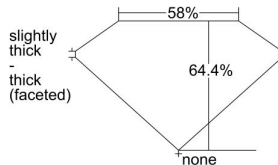

GIA®

FACSIMILE

GIA REPORT

7498828957

Verify this report at GIA.edu

GIA NATURAL DIAMOND DOSSIER®

July 04, 2024
GIA Report Number 7498828957
Shape and Cutting Style ..... Marquise Brilliant
Measurements ..... 8.02 x 4.33 x 2.79 mm

GRADING RESULTS

Carat Weight ..... 0.56 carat
Color Grade ..... G
Clarity Grade VVS2

ADDITIONAL GRADING INFORMATION

Polish ..... Excellent
Symmetry ..... Excellent
Fluorescence ..... Faint
Clarity Characteristics..... Needle, Pinpoint, Indented Natural
Inscription(s): GIA 7498828957

PROPORTIONS

Profile not to actual proportions

GRADING SCALES

GIA COLOR SCALE		GIA CLARITY SCALE			
COLORLESS	D	VERY VERY SLIGHTLY INCLUDED	FLAWLESS		
	E		INTERNALLY FLAWLESS		
	F	VERY SLIGHTLY INCLUDED	VVS₁		
	G		VVS₂		
	H		VS₁		
	NEAR COLORLESS	I	SLIGHTLY INCLUDED	VS₂	
		J		SI₁	
		FAINT	K	INCLUDED	SI₂
			L		I₁
			M		I₂
VERT LIGHT	N	LIGHT	I₃		
	O				
	P				
	Q				
	R