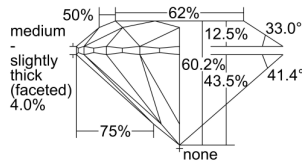

GIA®

FACSIMILE

GIA REPORT

7498832106

Verify this report at GIA.edu

GIA NATURAL DIAMOND DOSSIER®

July 04, 2024
GIA Report Number **7498832106**
Shape and Cutting Style ..... **Round Brilliant**
Measurements ..... **5.69 - 5.73 x 3.43 mm**

GRADING RESULTS

Carat Weight ..... **0.68 carat**
Color Grade ..... **D**
Clarity Grade **VS2**
Cut Grade ..... **Excellent**

ADDITIONAL GRADING INFORMATION

Polish ..... **Excellent**
Symmetry ..... **Excellent**
Fluorescence ..... **None**
Clarity Characteristics..... **Cloud, Crystal**
Inscription(s): **GIA 7498832106**

PROPORTIONS

Profile to actual proportions

GRADING SCALES

GIA COLOR SCALE	GIA CLARITY SCALE	GIA CUT SCALE
D	FLAWLESS	EXCELLENT
E	INTERNALLY FLAWLESS	
F	VVS₁	VERY GOOD
G		
H	VS₁	GOOD
I		
J	VS₂	FAIR
K		
L	SI₁	POOR
M		
N	I₁	
O		
P	I₂	
Q		
R	I₃	
S		
T		
U		
V		
W		
X		
Y		
Z