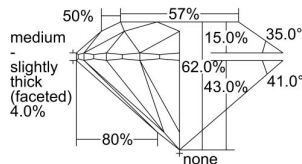

GIA®

FACSIMILE

GIA REPORT

7498832380

Verify this report at GIA.edu

GIA NATURAL DIAMOND DOSSIER®

July 04, 2024

GIA Report Number **7498832380**

Shape and Cutting Style ..... **Round Brilliant**

Measurements ..... **4.32 - 4.33 x 2.68 mm**

GRADING RESULTS

Carat Weight ..... **0.31 carat**

Color Grade ..... **G**

Clarity Grade **VS1**

Cut Grade ..... **Excellent**

ADDITIONAL GRADING INFORMATION

Polish ..... **Excellent**

Symmetry ..... **Excellent**

Fluorescence ..... **Faint**

Clarity Characteristics..... **Needle, Crystal**

Inscription(s): **GIA 7498832380**

PROPORTIONS

Profile to actual proportions

GRADING SCALES

GIA COLOR SCALE

COLORED	D
	E
	F
	G
	H
	I
	J
NEAR COLORLESS	K
	L
	M
	N
	O
	P
	Q
	R
	S
	T
	U
	V
	W
	X
	Y
	Z

GIA CLARITY SCALE

FLAWLESS	VERY VERY SLIGHTLY INCLUDED	VS₁	VS₂	VS₁	VS₂	SI₁	SI₂	I₁	I₂	I₃		
											FLAWLESS	INTERNALLY FLAWLESS

GIA CUT SCALE

EXCELLENT
VERY GOOD
GOOD
FAIR
POOR