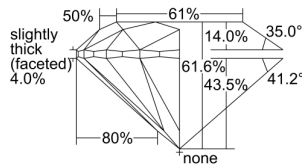

GIA®

FACSIMILE

GIA REPORT 7498832769

Verify this report at GIA.edu

GIA NATURAL DIAMOND DOSSIER®

July 04, 2024
GIA Report Number 7498832769
Shape and Cutting Style ..... Round Brilliant
Measurements ..... 4.56 - 4.60 x 2.82 mm

GRADING RESULTS

Carat Weight ..... 0.36 carat
Color Grade ..... E
Clarity Grade VVS2
Cut Grade ..... Excellent

ADDITIONAL GRADING INFORMATION

Polish ..... Excellent
Symmetry ..... Excellent
Fluorescence ..... None
Clarity Characteristics ..... Cloud, Pinpoint
Inscription(s): GIA 7498832769

PROPORTIONS

Profile to actual proportions

GRADING SCALES

GIA COLOR SCALE

COLORESS	D
	E
	F
	G
	H
	I
	J
NEAR COLORESS	K
	L
Faint	M
	N
	O
	P
	Q
Very Light	R
	S
	T
	U
	V
	W
	X
	Y
Light	Z

GIA CLARITY SCALE

FLAWLESS	VERY VERY SLIGHTLY INCLUDED	VVS₁	VVS₂	VS₁	VS₂	SI₁	SI₂	I₁	I₂	I₃	
											VERY SLIGHTLY INCLUDED
INTERNALLY FLAWLESS											

GIA CUT SCALE

EXCELLENT
VERY GOOD
GOOD
FAIR
POOR