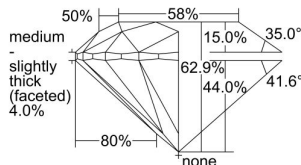

GIA®

FACSIMILE

GIA REPORT 7498835536

Verify this report at GIA.edu

GIA NATURAL DIAMOND DOSSIER®

July 04, 2024
GIA Report Number **7498835536**
Shape and Cutting Style ..... **Round Brilliant**
Measurements ..... **5.35 - 5.39 x 3.38 mm**

GRADING RESULTS

Carat Weight ..... **0.60 carat**
Color Grade ..... **G**
Clarity Grade **VVS2**
Cut Grade ..... **Excellent**

ADDITIONAL GRADING INFORMATION

Polish ..... **Excellent**
Symmetry ..... **Excellent**
Fluorescence ..... **None**
Clarity Characteristics..... **Cloud, Pinpoint, Indented Natural**
Inscription(s): **GIA 7498835536**

PROPORTIONS

Profile to actual proportions

GRADING SCALES

GIA COLOR SCALE

COLORED	D
	E
	F
	G
	H
	I
	J
NEAR COLORLESS	K
	L
	M
	N
	O
	P
	R
	S
	T
	U
	V
	W
	X
	Y
LIGHT	Z

GIA CLARITY SCALE

FLAWLESS	VERY VERY SLIGHTLY INCLUDED	VVS₁	VVS₂	VS₁	VS₂	SI₁	SI₂	I₁	I₂	I₃	
											VERY SLIGHTLY INCLUDED
INTERNALLY FLAWLESS											

GIA CUT SCALE

EXCELLENT
VERY GOOD
GOOD
FAIR
POOR