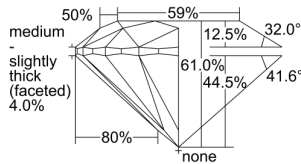

GIA®

FACSIMILE

GIA REPORT 7498835839

Verify this report at GIA.edu

GIA NATURAL DIAMOND DOSSIER®

July 05, 2024
GIA Report Number 7498835839
Shape and Cutting Style ..... Round Brilliant
Measurements ..... 4.43 - 4.46 x 2.71 mm

GRADING RESULTS

Carat Weight ..... 0.32 carat
Color Grade ..... F
Clarity Grade ..... Flawless
Cut Grade ..... Excellent

ADDITIONAL GRADING INFORMATION

Polish ..... Excellent
Symmetry ..... Excellent
Fluorescence ..... None
Clarity Characteristics..... None
Inscription(s): GIA 7498835839

PROPORTIONS

Profile to actual proportions

GRADING SCALES

GIA COLOR SCALE	GIA CLARITY SCALE	GIA CUT SCALE	
D	FLAWLESS	EXCELLENT	
E	INTERNALLY FLAWLESS		
F		VVS₁	VERY GOOD
G	VVS₂		
H	VS₁	GOOD	
I	VS₂		
J	SI₁	FAIR	
K	SI₂		
L	I₁	POOR	
M	I₂		
N	I₃		
O			
P			
Q			
R			
S			
T			
U			
V			
W			
X			
Y			
Z