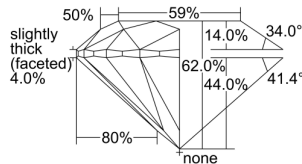

GIA®

FACSIMILE

GIA NATURAL DIAMOND DOSSIER®

July 04, 2024
GIA Report Number 7498837196
Shape and Cutting Style ..... Round Brilliant
Measurements ..... 5.63 - 5.68 x 3.51 mm

GRADING RESULTS

Carat Weight ..... 0.70 carat
Color Grade ..... K
Clarity Grade S11
Cut Grade ..... Excellent

ADDITIONAL GRADING INFORMATION

Polish ..... Excellent
Symmetry ..... Excellent
Fluorescence ..... None
Clarity Characteristics ..... Feather, Crystal
Inscription(s): GIA 7498837196

GIA REPORT 7498837196

Verify this report at GIA.edu

PROPORTIONS

Profile to actual proportions