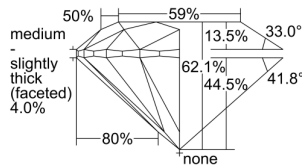

GIA®

FACSIMILE

GIA REPORT

7498841948

Verify this report at GIA.edu

GIA NATURAL DIAMOND DOSSIER®

July 05, 2024
GIA Report Number **7498841948**
Shape and Cutting Style ..... **Round Brilliant**
Measurements ..... **5.10 - 5.14 x 3.18 mm**

GRADING RESULTS

Carat Weight ..... **0.51 carat**
Color Grade ..... **G**
Clarity Grade **VS2**
Cut Grade ..... **Excellent**

ADDITIONAL GRADING INFORMATION

Polish ..... **Excellent**
Symmetry ..... **Excellent**
Fluorescence ..... **None**
Clarity Characteristics ..... **Crystal**
Inscription(s): **GIA 7498841948**

PROPORTIONS

Profile to actual proportions

GRADING SCALES

GIA COLOR SCALE	GIA CLARITY SCALE	GIA CUT SCALE	
D	FLAWLESS	EXCELLENT	
E	INTERNALLY FLAWLESS		
F		VVS₁	VERY GOOD
G	VVS₂		
H	VS₁	GOOD	
I	VS₂		
J	SI₁	FAIR	
K	SI₂		
L	I₁	POOR	
M	I₂		
N	I₃		
O			
P			
Q			
R			
S			
T			
U			
V			
W			
X			
Y			
Z