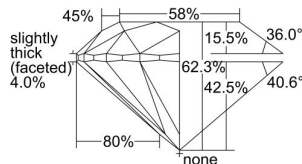

GIA®

FACSIMILE

GIA REPORT

7498843681

Verify this report at GIA.edu

GIA NATURAL DIAMOND DOSSIER®

July 05, 2024
GIA Report Number **7498843681**
Shape and Cutting Style ..... **Round Brilliant**
Measurements ..... **4.68 - 4.70 x 2.92 mm**

GRADING RESULTS

Carat Weight ..... **0.40 carat**
Color Grade ..... **H**
Clarity Grade **VS1**
Cut Grade ..... **Excellent**

ADDITIONAL GRADING INFORMATION

Polish ..... **Excellent**
Symmetry ..... **Excellent**
Fluorescence ..... **Medium Blue**
Clarity Characteristics..... **Cloud, Crystal, Feather, Needle**
Inscription(s): **GIA 7498843681**

PROPORTIONS

Profile to actual proportions

GRADING SCALES

GIA COLOR SCALE	GIA CLARITY SCALE	GIA CUT SCALE	
D	FLAWLESS	EXCELLENT	
E	INTERNALLY FLAWLESS		
F		VVS₁	VERY GOOD
G	VVS₂		
H	VS₁	GOOD	
I	VS₂		
J	SI₁	FAIR	
K	SI₂		
L	I₁	POOR	
M	I₂		
N	I₃		
O			
P			
Q			
R			
S			
T			
U			
V			
W			
X			
Y			
Z