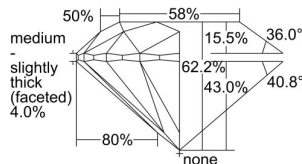

GIA®

FACSIMILE

GIA REPORT

7498844831

Verify this report at GIA.edu

GIA NATURAL DIAMOND DOSSIER®

July 08, 2024

GIA Report Number **7498844831**

Shape and Cutting Style ..... **Round Brilliant**

Measurements ..... **4.30 - 4.33 x 2.68 mm**

GRADING RESULTS

Carat Weight ..... **0.31 carat**

Color Grade ..... **G**

Clarity Grade **VS2**

Cut Grade ..... **Excellent**

ADDITIONAL GRADING INFORMATION

Polish ..... **Excellent**

Symmetry ..... **Excellent**

Fluorescence ..... **None**

Clarity Characteristics..... **Cloud, Crystal**

Inscription(s): **GIA 7498844831**

PROPORTIONS

Profile to actual proportions

GRADING SCALES

GIA COLOR SCALE

COLOURESS	D
	E
	F
	G
	H
	I
	J
NEAR COLOURESS	K
	L
Faint	M
	N
	O
	P
	Q
	R
	S
	T
	U
	V
	W
	X
	Y
Light	Z

GIA CLARITY SCALE

VERY VERY SLIGHTLY INCLUDED	FLAWLESS
	INTERNALLY FLAWLESS
VERY SLIGHTLY INCLUDED	VVS₁
	VVS₂
SLIGHTLY INCLUDED	VS₁
	VS₂
INCLUDED	SI₁
	SI₂
	I₁
	I₂
	I₃

GIA CUT SCALE

EXCELLENT
VERY GOOD
GOOD
FAIR
POOR