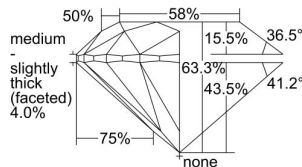

GIA®

FACSIMILE

GIA REPORT

7498846106

Verify this report at GIA.edu

GIA NATURAL DIAMOND DOSSIER®

July 08, 2024
GIA Report Number **7498846106**
Shape and Cutting Style ..... **Round Brilliant**
Measurements ..... **4.20 - 4.25 x 2.68 mm**

GRADING RESULTS

Carat Weight ..... **0.30 carat**
Color Grade ..... **E**
Clarity Grade **S12**
Cut Grade ..... **Very Good**

ADDITIONAL GRADING INFORMATION

Polish ..... **Excellent**
Symmetry ..... **Very Good**
Fluorescence ..... **None**
Clarity Characteristics..... **Cloud, Crystal**
Inscription(s): **GIA 7498846106**

PROPORTIONS

Profile to actual proportions

GRADING SCALES

GIA COLOR SCALE	GIA CLARITY SCALE	GIA CUT SCALE
D	FLAWLESS	EXCELLENT
E	INTERNALLY FLAWLESS	
F	VVS₁	VERY GOOD
G		
H	VS₁	GOOD
I		
J	VS₂	FAIR
K		
L	SI₁	POOR
M		
N	I₁	
O		
P	I₂	
Q		
R	I₃	
S		
T		
U		
V		
W		
X		
Y		
Z