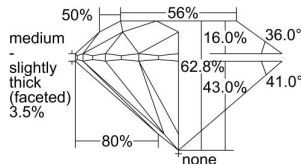

GIA®

FACSIMILE

GIA REPORT 7498852368

Verify this report at GIA.edu

GIA NATURAL DIAMOND DOSSIER®

July 08, 2024
GIA Report Number 7498852368
Shape and Cutting Style ..... Round Brilliant
Measurements ..... 4.95 - 4.99 x 3.12 mm

GRADING RESULTS

Carat Weight ..... 0.47 carat
Color Grade ..... H
Clarity Grade S11
Cut Grade ..... Excellent

ADDITIONAL GRADING INFORMATION

Polish ..... Excellent
Symmetry ..... Excellent
Fluorescence ..... None
Clarity Characteristics ..... Cloud, Crystal
Inscription(s): GIA 7498852368

PROPORTIONS

Profile to actual proportions

GRADING SCALES

GIA COLOR SCALE

COLOREDNESS	D
	E
	F
	G
	H
	I
	J
NEAR COLORLESS	K
	L
Faint	M
	N
	O
	P
Very Light	Q
	R
	S
	T
	U
	V
Light	W
	X
	Y
	Z

GIA CLARITY SCALE

VERY VERY SLIGHTLY INCLUDED	FLAWLESS
	INTERNALLY FLAWLESS
VERY SLIGHTLY INCLUDED	VVS₁
	VVS₂
SLIGHTLY INCLUDED	VS₁
	VS₂
INCLUDED	SI₁
	SI₂
	I₁
	I₂
	I₃

GIA CUT SCALE

EXCELLENT
VERY GOOD
GOOD
FAIR
POOR