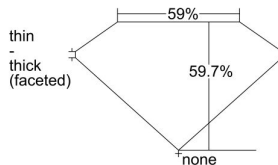

GIA®

FACSIMILE

GIA REPORT

7498852886

Verify this report at GIA.edu

GIA NATURAL DIAMOND DOSSIER®

July 08, 2024
GIA Report Number 7498852886
Shape and Cutting Style ..... Heart Brilliant
Measurements ..... 4.44 x 5.20 x 3.10 mm

GRADING RESULTS

Carat Weight ..... 0.40 carat
Color Grade ..... F
Clarity Grade VS1

ADDITIONAL GRADING INFORMATION

Polish ..... Excellent
Symmetry ..... Very Good
Fluorescence ..... Faint
Clarity Characteristics..... Crystal, Cloud, Needle, Pinpoint
Inscription(s): GIA 7498852886

PROPORTIONS

Profile not to actual proportions

GRADING SCALES

GIA COLOR SCALE		GIA CLARITY SCALE			
COLORLESS	D	VERY VERY SLIGHTLY INCLUDED	FLAWLESS		
	E		INTERNALLY FLAWLESS		
	F		VVS₁		
	NEAR COLORLESS	G	VERY SLIGHTLY INCLUDED	VVS₂	
		H		VS₁	
		FAINT	I	SLIGHTLY INCLUDED	VS₂
			J		SI₁
	K		SI₂		
	LIGHT		L	INCLUDED	I₁
		M	I₂		
N		I₃			
O					
P					
Q					
R					
S					
T					
U					
V					
W					
X					
Y					
Z