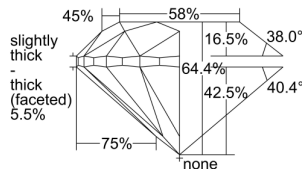

GIA®

FACSIMILE

GIA REPORT 7498857743

Verify this report at GIA.edu

GIA NATURAL DIAMOND DOSSIER®

July 29, 2024
GIA Report Number 7498857743
Shape and Cutting Style ..... Round Brilliant
Measurements ..... 4.57 - 4.60 x 2.95 mm

GRADING RESULTS

Carat Weight ..... 0.40 carat
Color Grade ..... G
Clarity Grade VS2
Cut Grade ..... Very Good

ADDITIONAL GRADING INFORMATION

Polish ..... Excellent
Symmetry ..... Very Good
Fluorescence ..... None
Clarity Characteristics..... Crystal, Cloud
Inscription(s): GIA 7498857743

PROPORTIONS

Profile to actual proportions