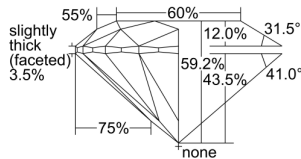

GIA®

FACSIMILE

GIA REPORT 7498857969

Verify this report at GIA.edu

GIA NATURAL DIAMOND DOSSIER®

July 08, 2024
GIA Report Number 7498857969
Shape and Cutting Style ..... Round Brilliant
Measurements ..... 4.35 - 4.36 x 2.58 mm

GRADING RESULTS

Carat Weight ..... 0.30 carat
Color Grade ..... D
Clarity Grade VS1
Cut Grade ..... Excellent

ADDITIONAL GRADING INFORMATION

Polish ..... Excellent
Symmetry ..... Excellent
Fluorescence ..... None
Clarity Characteristics..... Crystal, Feather, Pinpoint
Inscription(s): GIA 7498857969

PROPORTIONS

Profile to actual proportions

GRADING SCALES

GIA COLOR SCALE	GIA CLARITY SCALE	GIA CUT SCALE	
D	FLAWLESS	EXCELLENT	
E	INTERNALLY FLAWLESS		
F		VVS₁	VERY GOOD
G	VVS₂		
H	VS₁	GOOD	
I	VS₂		
J	SI₁	FAIR	
K	SI₂		
L	I₁	POOR	
M	I₂		
N	I₃		
O			
P			
Q			
R			
S			
T			
U			
V			
W			
X			
Y			
Z