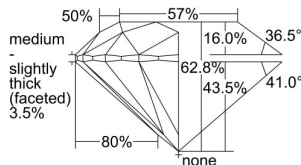

GIA®

FACSIMILE

GIA REPORT

7498866356

Verify this report at GIA.edu

GIA NATURAL DIAMOND DOSSIER®

July 09, 2024
GIA Report Number **7498866356**
Shape and Cutting Style ..... **Round Brilliant**
Measurements ..... **5.91 - 5.94 x 3.72 mm**

GRADING RESULTS

Carat Weight ..... **0.81 carat**
Color Grade ..... **K**
Clarity Grade **S12**
Cut Grade ..... **Excellent**

ADDITIONAL GRADING INFORMATION

Polish ..... **Excellent**
Symmetry ..... **Excellent**
Fluorescence ..... **None**
Clarity Characteristics..... **Crystal, Cloud**
Inscription(s): GIA 7498866356

PROPORTIONS

Profile to actual proportions