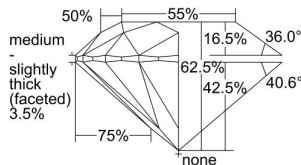

GIA®

FACSIMILE

GIA REPORT

7498874536

Verify this report at GIA.edu

GIA NATURAL DIAMOND DOSSIER®

July 10, 2024
GIA Report Number **7498874536**
Shape and Cutting Style ..... **Round Brilliant**
Measurements ..... **5.90 - 5.95 x 3.70 mm**

GRADING RESULTS

Carat Weight ..... **0.80 carat**
Color Grade ..... **F**
Clarity Grade **VS1**
Cut Grade ..... **Excellent**

ADDITIONAL GRADING INFORMATION

Polish ..... **Excellent**
Symmetry ..... **Excellent**
Fluorescence ..... **Faint**
Clarity Characteristics..... **Cloud, Feather**
Inscription(s): **GIA 7498874536**

PROPORTIONS

Profile to actual proportions

GRADING SCALES

GIA COLOR SCALE		GIA CLARITY SCALE		GIA CUT SCALE	
COLORLESS	D	FLAWLESS	VERY VERY SLIGHTLY INCLUDED	EXCELLENT	
	E				
	F	INTERNALLY FLAWLESS			
	G				
	NEAR COLORLESS	H		VVS₁	VERY GOOD
		I		VVS₂	
		J		GOOD	
	FAINT	K			VS₁
		L			VS₂
		M		FAIR	
VERY LIGHT	N	SI₁			
	O	SI₂			
	P	POOR			
Q	I₁				
R	I₂				
LIGHT	S	I₃			
	T				
	U				
	V				
	W				
	X				
	Y				
	Z