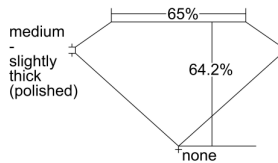

GIA®

FACSIMILE

GIA REPORT

7498886437

Verify this report at gia.edu

GIA NATURAL DIAMOND DOSSIER®

July 11, 2024
GIA Report Number **7498886437**
Shape and Cutting Style ..... **Cut-Cornered Rectangular Modified Brilliant**
Measurements ..... **5.66 x 4.21 x 2.71 mm**

GRADING RESULTS

Carat Weight ..... **0.55 carat**
Color Grade ..... **I**
Clarity Grade **VVS2**

ADDITIONAL GRADING INFORMATION

Polish ..... **Excellent**
Symmetry ..... **Excellent**
Fluorescence ..... **None**
Clarity Characteristics..... **Cloud, Pinpoint**
Inscription(s): **GIA 7498886437**

PROPORTIONS

Profile not to actual proportions

GRADING SCALES

GIA COLOR SCALE		GIA CLARITY SCALE			
COLORLESS	D	VERY VERY SLIGHTLY INCLUDED	FLAWLESS		
	E		INTERNALLY FLAWLESS		
	F	VERY SLIGHTLY INCLUDED	VVS₁		
	G		VVS₂		
	H		VS₁		
	NEAR COLORLESS	I	SLIGHTLY INCLUDED	VS₂	
		J		SI₁	
		FAINT	K	INCLUDED	SI₂
			L		I₁
			M		I₂
VERT LIGHT	N	LIGHT	I₃		
	O				
	P				
	Q				
	R