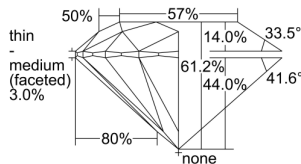

GIA®

FACSIMILE

GIA REPORT 7498893298

Verify this report at GIA.edu

GIA NATURAL DIAMOND DOSSIER®

July 17, 2024
GIA Report Number 7498893298
Shape and Cutting Style ..... Round Brilliant
Measurements ..... 3.86 - 3.90 x 2.37 mm

GRADING RESULTS

Carat Weight ..... 0.21 carat
Color Grade ..... G
Clarity Grade VS1
Cut Grade ..... Excellent

ADDITIONAL GRADING INFORMATION

Polish ..... Excellent
Symmetry ..... Excellent
Fluorescence ..... Medium Blue
Clarity Characteristics ..... Cavity
Inscription(s): GIA 7498893298

PROPORTIONS

Profile to actual proportions

GRADING SCALES

GIA COLOR SCALE	GIA CLARITY SCALE	GIA CUT SCALE	
D	FLAWLESS	EXCELLENT	
E	INTERNALLY FLAWLESS		
F		VVS₁	VERY GOOD
G	VVS₂		
H	VS₁	GOOD	
I	VS₂		
J	SI₁	FAIR	
K	SI₂		
L	I₁	POOR	
M			
N			
O	I₂		
P			
Q			
R	I₃		
S			
T			
U			
V			
W			
X			
Y			
Z