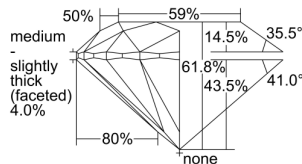

GIA®

FACSIMILE

GIA REPORT

7498899612

Verify this report at GIA.edu

GIA NATURAL DIAMOND DOSSIER®

July 11, 2024
GIA Report Number **7498899612**
Shape and Cutting Style ..... **Round Brilliant**
Measurements ..... **4.78 - 4.81 x 2.97 mm**

GRADING RESULTS

Carat Weight ..... **0.42 carat**
Color Grade ..... **E**
Clarity Grade **VS1**
Cut Grade ..... **Excellent**

ADDITIONAL GRADING INFORMATION

Polish ..... **Excellent**
Symmetry ..... **Excellent**
Fluorescence ..... **None**
Clarity Characteristics..... **Crystal, Cloud**
Inscription(s): **GIA 7498899612**

PROPORTIONS

Profile to actual proportions

GRADING SCALES

GIA COLOR SCALE	GIA CLARITY SCALE	GIA CUT SCALE	
D	FLAWLESS	EXCELLENT	
E	INTERNALLY FLAWLESS		
F		VVS₁	VERY GOOD
G	VVS₂		
H	VS₁	GOOD	
I	VS₂		
J	SI₁	FAIR	
K	SI₂		
L	I₁	POOR	
M	I₂		
N	I₃		
O			
P			
Q			
R			
S			
T			
U			
V			
W			
X			
Y			
Z