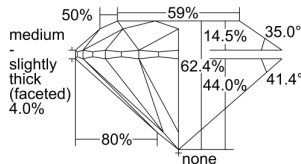

GIA®

FACSIMILE

GIA REPORT 7498911635

Verify this report at GIA.edu

GIA NATURAL DIAMOND DOSSIER®

July 12, 2024
GIA Report Number **7498911635**
Shape and Cutting Style ..... **Round Brilliant**
Measurements ..... **4.81 - 4.83 x 3.01 mm**

GRADING RESULTS

Carat Weight ..... **0.43 carat**
Color Grade ..... **D**
Clarity Grade **VVS1**
Cut Grade ..... **Excellent**

ADDITIONAL GRADING INFORMATION

Polish ..... **Excellent**
Symmetry ..... **Excellent**
Fluorescence ..... **Faint**
Clarity Characteristics ..... **Pinpoint**
Inscription(s): **GIA 7498911635**

PROPORTIONS

Profile to actual proportions

GRADING SCALES

GIA COLOR SCALE	GIA CLARITY SCALE	GIA CUT SCALE	
D	FLAWLESS	EXCELLENT	
E	INTERNALLY FLAWLESS		
F		VVS₁	VERY GOOD
G	VVS₂		
H	VS₁	GOOD	
I	VS₂		
J	SI₁	FAIR	
K	SI₂		
L	I₁	POOR	
M	I₂		
N	I₃		
O			
P			
Q			
R			
S			
T			
U			
V			
W			
X			
Y			
Z