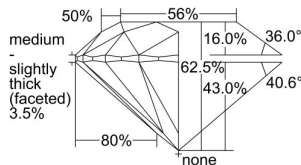

GIA®

FACSIMILE

GIA REPORT 7498912801

Verify this report at GIA.edu

GIA NATURAL DIAMOND DOSSIER®

July 15, 2024
GIA Report Number **7498912801**
Shape and Cutting Style ..... **Round Brilliant**
Measurements ..... **4.26 - 4.29 x 2.67 mm**

GRADING RESULTS

Carat Weight ..... **0.30 carat**
Color Grade ..... **E**
Clarity Grade **VS1**
Cut Grade ..... **Excellent**

ADDITIONAL GRADING INFORMATION

Polish ..... **Excellent**
Symmetry ..... **Excellent**
Fluorescence ..... **None**
Clarity Characteristics..... **Cloud, Pinpoint, Indented Natural**
Inscription(s): **GIA 7498912801**

PROPORTIONS

Profile to actual proportions