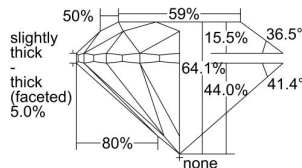

GIA®

FACSIMILE

GIA REPORT

7498914642

Verify this report at GIA.edu

GIA NATURAL DIAMOND DOSSIER®

July 15, 2024
GIA Report Number 7498914642
Shape and Cutting Style ..... Round Brilliant
Measurements ..... 5.56 - 5.60 x 3.58 mm

GRADING RESULTS

Carat Weight ..... 0.70 carat
Color Grade ..... J
Clarity Grade VS2
Cut Grade ..... Very Good

ADDITIONAL GRADING INFORMATION

Polish ..... Excellent
Symmetry ..... Excellent
Fluorescence ..... None
Clarity Characteristics ..... Crystal, Cloud
Inscription(s): GIA 7498914642

PROPORTIONS

Profile to actual proportions

GRADING SCALES

GIA COLOR SCALE	GIA CLARITY SCALE	GIA CUT SCALE	
D	FLAWLESS	EXCELLENT	
E	INTERNALLY FLAWLESS		
F		VVS₁	VERY GOOD
G	VVS₂		
H	VS₁	GOOD	
I	VS₂		
J	SI₁	FAIR	
K	SI₂		
L	I₁	POOR	
M	I₂		
N	I₃		
O			
P			
Q			
R			
S			
T			
U			
V			
W			
X			
Y			
Z