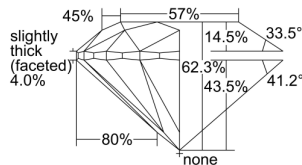

GIA®

FACSIMILE

GIA REPORT 7498915827

Verify this report at GIA.edu

GIA NATURAL DIAMOND DOSSIER®

July 15, 2024
GIA Report Number **7498915827**
Shape and Cutting Style ..... **Round Brilliant**
Measurements ..... **4.35 - 4.37 x 2.71 mm**

GRADING RESULTS

Carat Weight ..... **0.31 carat**
Color Grade ..... **E**
Clarity Grade **VS2**
Cut Grade ..... **Excellent**

ADDITIONAL GRADING INFORMATION

Polish ..... **Excellent**
Symmetry ..... **Excellent**
Fluorescence ..... **Faint**
Clarity Characteristics ..... **Crystal**
Inscription(s): **GIA 7498915827**

PROPORTIONS

Profile to actual proportions

GRADING SCALES

GIA COLOR SCALE	GIA CLARITY SCALE	GIA CUT SCALE	
D	FLAWLESS	EXCELLENT	
E	INTERNALLY FLAWLESS		
F		VVS₁	VERY GOOD
G	VVS₂		
H	VS₁	GOOD	
I	VS₂		
J	SI₁	FAIR	
K	SI₂		
L	I₁	POOR	
M	I₂		
N	I₃		
O			
P			
Q			
R			
S			
T			
U			
V			
W			
X			
Y			
Z