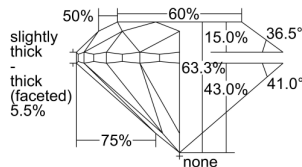

GIA®

FACSIMILE

GIA REPORT 7498917006

Verify this report at GIA.edu

GIA NATURAL DIAMOND DOSSIER®

July 15, 2024
GIA Report Number **7498917006**
Shape and Cutting Style ..... **Round Brilliant**
Measurements ..... **5.56 - 5.59 x 3.53 mm**

GRADING RESULTS

Carat Weight ..... **0.70 carat**
Color Grade ..... **E**
Clarity Grade **VS1**
Cut Grade ..... **Very Good**

ADDITIONAL GRADING INFORMATION

Polish ..... **Excellent**
Symmetry ..... **Very Good**
Fluorescence ..... **Faint**
Clarity Characteristics..... **Crystal, Cloud, Needle, Pinpoint**
Inscription(s): **GIA 7498917006**

PROPORTIONS

Profile to actual proportions

GRADING SCALES

GIA COLOR SCALE	GIA CLARITY SCALE	GIA CUT SCALE	
D	FLAWLESS	EXCELLENT	
E	INTERNALLY FLAWLESS		
F		VVS₁	VERY GOOD
G	VVS₂		
H	VS₁	GOOD	
I	VS₂		
J	SI₁	FAIR	
K	SI₂		
L	I₁	POOR	
M			
N			
O	I₂		
P			
Q	I₃		
R			
S			
T			
U			
V			
W			
X			
Y			
Z