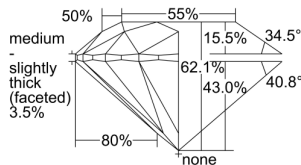

GIA®

FACSIMILE

GIA REPORT

7498917551

Verify this report at GIA.edu

GIA NATURAL DIAMOND DOSSIER®

July 15, 2024
GIA Report Number **7498917551**
Shape and Cutting Style ..... **Round Brilliant**
Measurements ..... **6.19 - 6.22 x 3.85 mm**

GRADING RESULTS

Carat Weight ..... **0.91 carat**
Color Grade ..... **I**
Clarity Grade **VVS2**
Cut Grade ..... **Excellent**

ADDITIONAL GRADING INFORMATION

Polish ..... **Excellent**
Symmetry ..... **Excellent**
Fluorescence ..... **None**
Clarity Characteristics..... **Cloud, Pinpoint**
Inscription(s): **GIA 7498917551**

PROPORTIONS

Profile to actual proportions

GRADING SCALES

GIA COLOR SCALE	GIA CLARITY SCALE	GIA CUT SCALE	
D	FLAWLESS	EXCELLENT	
E	INTERNALLY FLAWLESS		
F		VVS₁	VERY GOOD
G	VVS₂		
H	VS₁	GOOD	
I	VS₂		
J	SI₁	FAIR	
K	SI₂		
L	I₁	POOR	
M	I₂		
N	I₃		
O			
P			
Q			
R			
S			
T			
U			
V			
W			
X			
Y			
Z