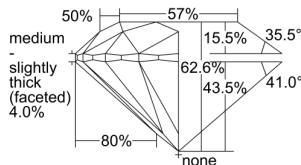

GIA®

FACSIMILE

GIA REPORT 7498919897

Verify this report at GIA.edu

GIA NATURAL DIAMOND DOSSIER®

July 15, 2024
GIA Report Number **7498919897**
Shape and Cutting Style ..... **Round Brilliant**
Measurements ..... **4.81 - 4.83 x 3.02 mm**

GRADING RESULTS

Carat Weight ..... **0.43 carat**
Color Grade ..... **I**
Clarity Grade **VS1**
Cut Grade ..... **Excellent**

ADDITIONAL GRADING INFORMATION

Polish ..... **Excellent**
Symmetry ..... **Excellent**
Fluorescence ..... **None**
Clarity Characteristics..... **Crystal, Cloud, Needle, Pinpoint**
Inscription(s): **GIA 7498919897**

PROPORTIONS

Profile to actual proportions

GRADING SCALES

GIA COLOR SCALE	GIA CLARITY SCALE	GIA CUT SCALE	
D	FLAWLESS	EXCELLENT	
E	INTERNALLY FLAWLESS		
F		VVS₁	VERY GOOD
G	VVS₂		
H	VS₁	GOOD	
I	VS₂		
J	SI₁	FAIR	
K	SI₂		
L	I₁	POOR	
M	I₂		
N	I₃		
O			
P			
Q			
R			
S			
T			
U			
V			
W			
X			
Y			
Z