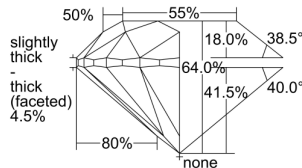

GIA®

FACSIMILE

GIA REPORT 7498920823

Verify this report at GIA.edu

GIA NATURAL DIAMOND DOSSIER®

July 16, 2024
GIA Report Number **7498920823**
Shape and Cutting Style ..... **Round Brilliant**
Measurements ..... **4.21 - 4.24 x 2.70 mm**

GRADING RESULTS

Carat Weight ..... **0.30 carat**
Color Grade ..... **H**
Clarity Grade **VS2**
Cut Grade ..... **Very Good**

ADDITIONAL GRADING INFORMATION

Polish ..... **Very Good**
Symmetry ..... **Very Good**
Fluorescence ..... **None**
Clarity Characteristics..... **Cavity, Crystal**
Inscription(s): **GIA 7498920823**

PROPORTIONS

Profile to actual proportions

GRADING SCALES

GIA COLOR SCALE

COLORESS	D
	E
	F
	G
	H
	I
	J
NEAR COLORLESS	K
	L
Faint	M
	N
	O
	P
Very Light	Q
	R
	S
	T
	U
	V
	W
	X
	Y
Light	Z

GIA CLARITY SCALE

VERY VERY SLIGHTLY INCLUDED	FLAWLESS
	INTERNALLY FLAWLESS
VERY SLIGHTLY INCLUDED	VVS₁
	VVS₂
SLIGHTLY INCLUDED	VS₁
	VS₂
INCLUDED	SI₁
	SI₂
INCLUDED	I₁
	I₂
	I₃

GIA CUT SCALE

EXCELLENT
VERY GOOD
GOOD
FAIR
POOR