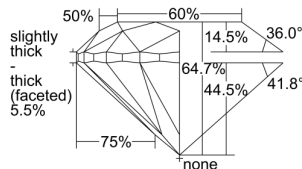

GIA®

FACSIMILE

GIA REPORT

7498926661

Verify this report at GIA.edu

GIA NATURAL DIAMOND DOSSIER®

July 15, 2024
GIA Report Number 7498926661
Shape and Cutting Style ..... Round Brilliant
Measurements ..... 5.99 - 6.03 x 3.89 mm

GRADING RESULTS

Carat Weight ..... 0.90 carat
Color Grade ..... E
Clarity Grade VS2
Cut Grade ..... Very Good

ADDITIONAL GRADING INFORMATION

Polish ..... Excellent
Symmetry ..... Excellent
Fluorescence ..... None
Clarity Characteristics ..... Crystal
Inscription(s): GIA 7498926661

PROPORTIONS

Profile to actual proportions