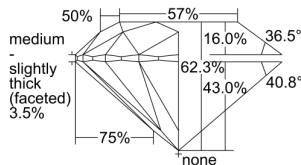

GIA®

FACSIMILE

GIA REPORT 7498928533

Verify this report at GIA.edu

GIA NATURAL DIAMOND DOSSIER®

July 15, 2024
GIA Report Number **7498928533**
Shape and Cutting Style ..... **Round Brilliant**
Measurements ..... **5.05 - 5.08 x 3.15 mm**

GRADING RESULTS

Carat Weight ..... **0.50 carat**
Color Grade ..... **I**
Clarity Grade **VVS2**
Cut Grade ..... **Excellent**

ADDITIONAL GRADING INFORMATION

Polish ..... **Excellent**
Symmetry ..... **Excellent**
Fluorescence ..... **None**
Clarity Characteristics..... **Pinpoint, Cloud, Indented Natural**
Inscription(s): **GIA 7498928533**

PROPORTIONS

Profile to actual proportions

GRADING SCALES

GIA COLOR SCALE	GIA CLARITY SCALE	GIA CUT SCALE	
D	FLAWLESS	EXCELLENT	
E	INTERNALLY FLAWLESS		
F		VVS₁	VERY GOOD
G	VVS₂		
H	VS₁	GOOD	
I	VS₂		
J	SI₁	FAIR	
K	SI₂		
L	I₁	POOR	
M	I₂		
N	I₃		
O			
P			
Q			
R			
S			
T			
U			
V			
W			
X			
Y			
Z