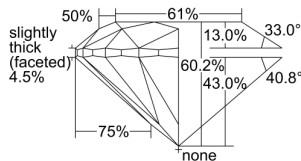

GIA®

FACSIMILE

GIA REPORT 7498928730

Verify this report at GIA.edu

GIA NATURAL DIAMOND DOSSIER®

July 17, 2024
GIA Report Number **7498928730**
Shape and Cutting Style ..... **Round Brilliant**
Measurements ..... **4.28 - 4.31 x 2.59 mm**

GRADING RESULTS

Carat Weight ..... **0.30 carat**
Color Grade ..... **F**
Clarity Grade **S12**
Cut Grade ..... **Excellent**

ADDITIONAL GRADING INFORMATION

Polish ..... **Excellent**
Symmetry ..... **Excellent**
Fluorescence ..... **None**
Clarity Characteristics ..... **Crystal**
Inscription(s): **GIA 7498928730**

PROPORTIONS

Profile to actual proportions

GRADING SCALES

GIA COLOR SCALE	GIA CLARITY SCALE	GIA CUT SCALE	
D	FLAWLESS	EXCELLENT	
E	INTERNALLY FLAWLESS		
F		VVS₁	VERY GOOD
G	VVS₂		
H	VS₁	GOOD	
I	VS₂		
J	S1₁	FAIR	
K	S1₂		
L	I₁	POOR	
M	I₂		
N	I₃		
O			
P			
Q			
R			
S			
T			
U			
V			
W			
X			
Y			
Z