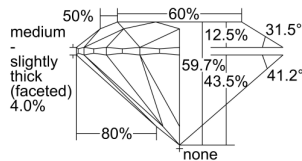

GIA®

FACSIMILE

GIA REPORT

7498934226

Verify this report at GIA.edu

GIA NATURAL DIAMOND DOSSIER®

July 16, 2024
GIA Report Number **7498934226**
Shape and Cutting Style ..... **Round Brilliant**
Measurements ..... **5.73 - 5.80 x 3.44 mm**

GRADING RESULTS

Carat Weight ..... **0.70 carat**
Color Grade ..... **F**
Clarity Grade **VS2**
Cut Grade ..... **Excellent**

ADDITIONAL GRADING INFORMATION

Polish ..... **Excellent**
Symmetry ..... **Very Good**
Fluorescence ..... **Medium Blue**
Clarity Characteristics ..... **Feather**
Inscription(s): **GIA 7498934226**

PROPORTIONS

Profile to actual proportions

GRADING SCALES

GIA COLOR SCALE	GIA CLARITY SCALE	GIA CUT SCALE	
D	FLAWLESS	EXCELLENT	
E	INTERNALLY FLAWLESS		
F		VVS₁	VERY GOOD
G	VVS₂		
H	VS₁	GOOD	
I	VS₂		
J	SI₁	FAIR	
K	SI₂		
L	I₁	POOR	
M			
N			
O	I₂		
P			
Q			
R	I₃		
S			
T			
U			
V			
W			
X			
Y			
Z