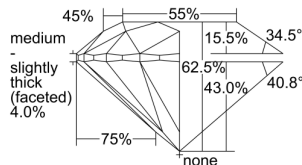

GIA®

FACSIMILE

GIA REPORT

7498934318

Verify this report at GIA.edu

GIA NATURAL DIAMOND DOSSIER®

July 18, 2024
GIA Report Number **7498934318**
Shape and Cutting Style ..... **Round Brilliant**
Measurements ..... **4.25 - 4.29 x 2.67 mm**

GRADING RESULTS

Carat Weight ..... **0.30 carat**
Color Grade ..... **J**
Clarity Grade **VS1**
Cut Grade ..... **Excellent**

ADDITIONAL GRADING INFORMATION

Polish ..... **Excellent**
Symmetry ..... **Excellent**
Fluorescence ..... **None**
Clarity Characteristics..... **Crystal, Needle**
Inscription(s): **GIA 7498934318**

PROPORTIONS

Profile to actual proportions

GRADING SCALES

GIA COLOR SCALE	GIA CLARITY SCALE	GIA CUT SCALE	
D	FLAWLESS	EXCELLENT	
E	INTERNALLY FLAWLESS		
F		VVS₁	VERY GOOD
G	VVS₂		
H	VS₁	GOOD	
I	VS₂		
J	SI₁	FAIR	
K	SI₂		
L	I₁	POOR	
M	I₂		
N	I₃		
O			
P			
Q			
R			
S			
T			
U			
V			
W			
X			
Y			
Z