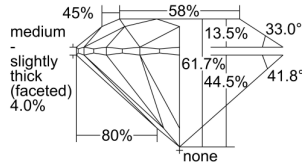

GIA®

FACSIMILE

GIA REPORT

7498939236

Verify this report at GIA.edu

GIA NATURAL DIAMOND DOSSIER®

July 16, 2024
GIA Report Number **7498939236**
Shape and Cutting Style ..... **Round Brilliant**
Measurements ..... **5.09 - 5.12 x 3.15 mm**

GRADING RESULTS

Carat Weight ..... **0.50 carat**
Color Grade ..... **G**
Clarity Grade **VS1**
Cut Grade ..... **Excellent**

ADDITIONAL GRADING INFORMATION

Polish ..... **Excellent**
Symmetry ..... **Excellent**
Fluorescence ..... **Faint**
Clarity Characteristics..... **Feather, Pinpoint, Internal Graining**
Inscription(s): **GIA 7498939236**

PROPORTIONS

Profile to actual proportions

GRADING SCALES

GIA COLOR SCALE	GIA CLARITY SCALE	GIA CUT SCALE
COLOURLESS	FLAWLESS	EXCELLENT
D	FLAWLESS	
E	INTERNALLY FLAWLESS	VERY GOOD
F	VVS₁	
G	VVS₂	GOOD
H	VS₁	
I	VS₂	FAIR
J	SI₁	
K	SI₂	POOR
L	I₁	
M	I₂	
N	I₃	
O		
P		
Q		
R		
S		
T		
U		
V		
W		
X		
Y		
Z