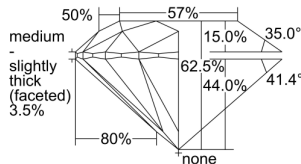

GIA®

FACSIMILE

GIA REPORT 7498940999

Verify this report at GIA.edu

GIA NATURAL DIAMOND DOSSIER®

July 16, 2024
GIA Report Number **7498940999**
Shape and Cutting Style ..... **Round Brilliant**
Measurements ..... **5.35 - 5.38 x 3.36 mm**

GRADING RESULTS

Carat Weight ..... **0.59 carat**
Color Grade ..... **E**
Clarity Grade **VVS1**
Cut Grade ..... **Excellent**

ADDITIONAL GRADING INFORMATION

Polish ..... **Excellent**
Symmetry ..... **Excellent**
Fluorescence ..... **None**
Clarity Characteristics ..... **Pinpoint**
Inscription(s): **GIA 7498940999**

PROPORTIONS

Profile to actual proportions

GRADING SCALES

GIA COLOR SCALE	GIA CLARITY SCALE	GIA CUT SCALE	
D	FLAWLESS	EXCELLENT	
E	INTERNALLY FLAWLESS		
F		VVS₁	VERY GOOD
G	VVS₂		
H	VS₁	GOOD	
I	VS₂		
J	SI₁	FAIR	
K	SI₂		
L	I₁	POOR	
M	I₂		
N	I₃		
O			
P			
Q			
R			
S			
T			
U			
V			
W			
X			
Y			
Z