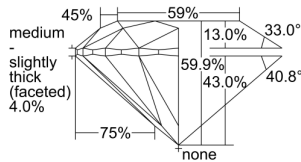

GIA®

FACSIMILE

GIA REPORT 7498941393

Verify this report at GIA.edu

GIA NATURAL DIAMOND DOSSIER®

July 17, 2024
GIA Report Number **7498941393**
Shape and Cutting Style ..... **Round Brilliant**
Measurements ..... **3.66 - 3.67 x 2.20 mm**

GRADING RESULTS

Carat Weight ..... **0.18 carat**
Color Grade ..... **G**
Clarity Grade **VS1**
Cut Grade ..... **Excellent**

ADDITIONAL GRADING INFORMATION

Polish ..... **Excellent**
Symmetry ..... **Excellent**
Fluorescence ..... **None**
Clarity Characteristics..... **Crystal, Needle**
Inscription(s): **GIA 7498941393**

PROPORTIONS

Profile to actual proportions

GRADING SCALES

GIA COLOR SCALE	GIA CLARITY SCALE	GIA CUT SCALE	
D	FLAWLESS	EXCELLENT	
E	INTERNALLY FLAWLESS		
F		VVS₁	VERY GOOD
G	VVS₂		
H	VS₁	GOOD	
I	VS₂		
J	SI₁	FAIR	
K	SI₂		
L	I₁	POOR	
M	I₂		
N	I₃		
O			
P			
Q			
R			
S			
T			
U			
V			
W			
X			
Y			
Z