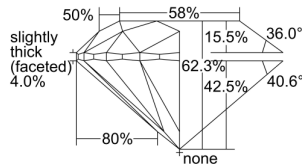

GIA®

FACSIMILE

GIA REPORT

7498941816

Verify this report at GIA.edu

GIA NATURAL DIAMOND DOSSIER®

July 16, 2024
GIA Report Number **7498941816**
Shape and Cutting Style ..... **Round Brilliant**
Measurements ..... **4.68 - 4.72 x 2.92 mm**

GRADING RESULTS

Carat Weight ..... **0.40 carat**
Color Grade ..... **G**
Clarity Grade **VVS1**
Cut Grade ..... **Excellent**

ADDITIONAL GRADING INFORMATION

Polish ..... **Excellent**
Symmetry ..... **Excellent**
Fluorescence ..... **Strong Blue**
Clarity Characteristics ..... **Pinpoint**
Inscription(s): **GIA 7498941816**

PROPORTIONS

Profile to actual proportions

GRADING SCALES

GIA COLOR SCALE	GIA CLARITY SCALE	GIA CUT SCALE
COLOURLESS	FLAWLESS	EXCELLENT
D	INTERNALLY FLAWLESS	
E	VVS₁	VERY GOOD
F		
G	VS₁	GOOD
H		
I	SI₁	FAIR
J		
K	I₁	POOR
L		
M	I₂	
N		
O	I₃	
P		
Q		
R		
S		
T		
U		
V		
W		
X		
Y		
Z